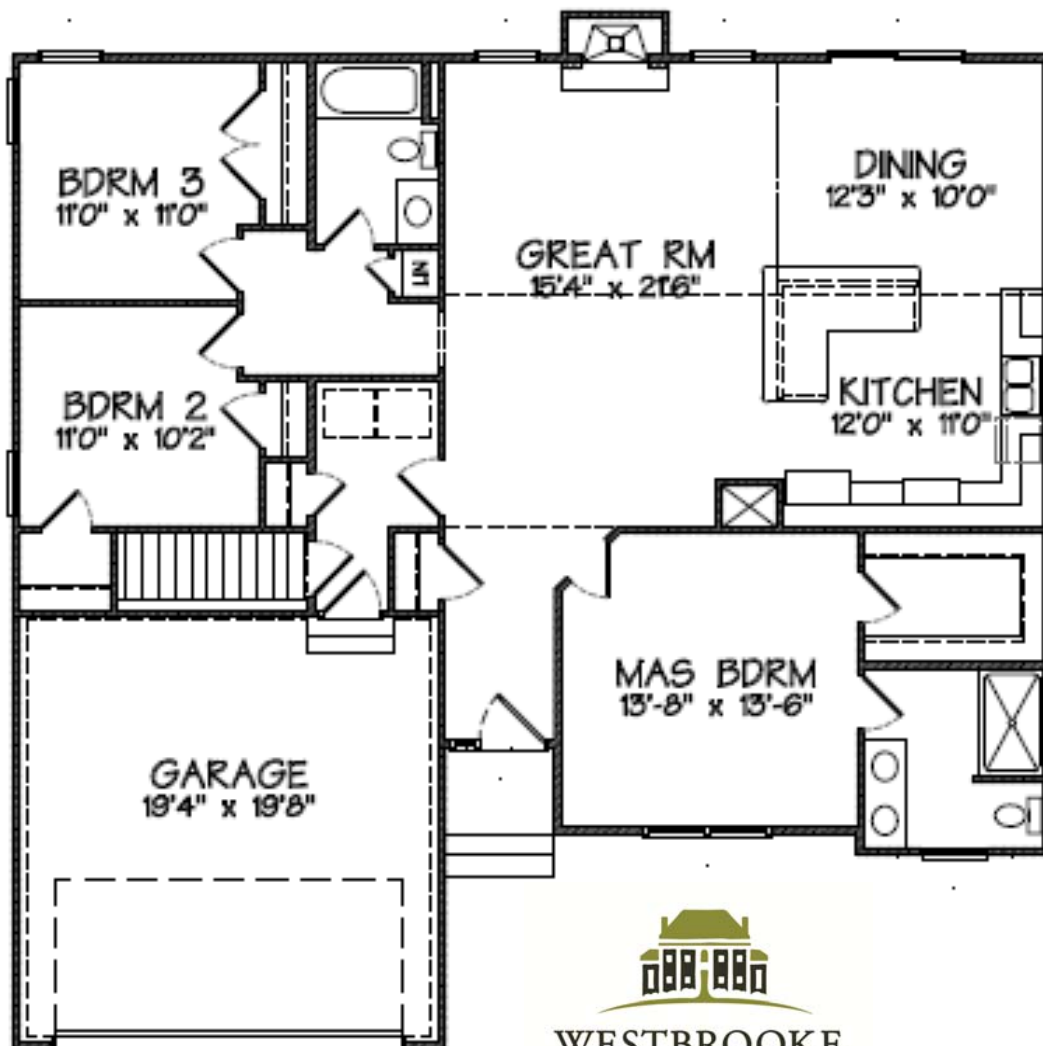

Tiffany II

1517 sq. ft. 3 Bedrooms 2 Baths

WESTBROOKE
HOMES

Shown with Opt. FP and Cathedral Ceiling

Phone: 540-899-2333
www.westbrooke-homes.com