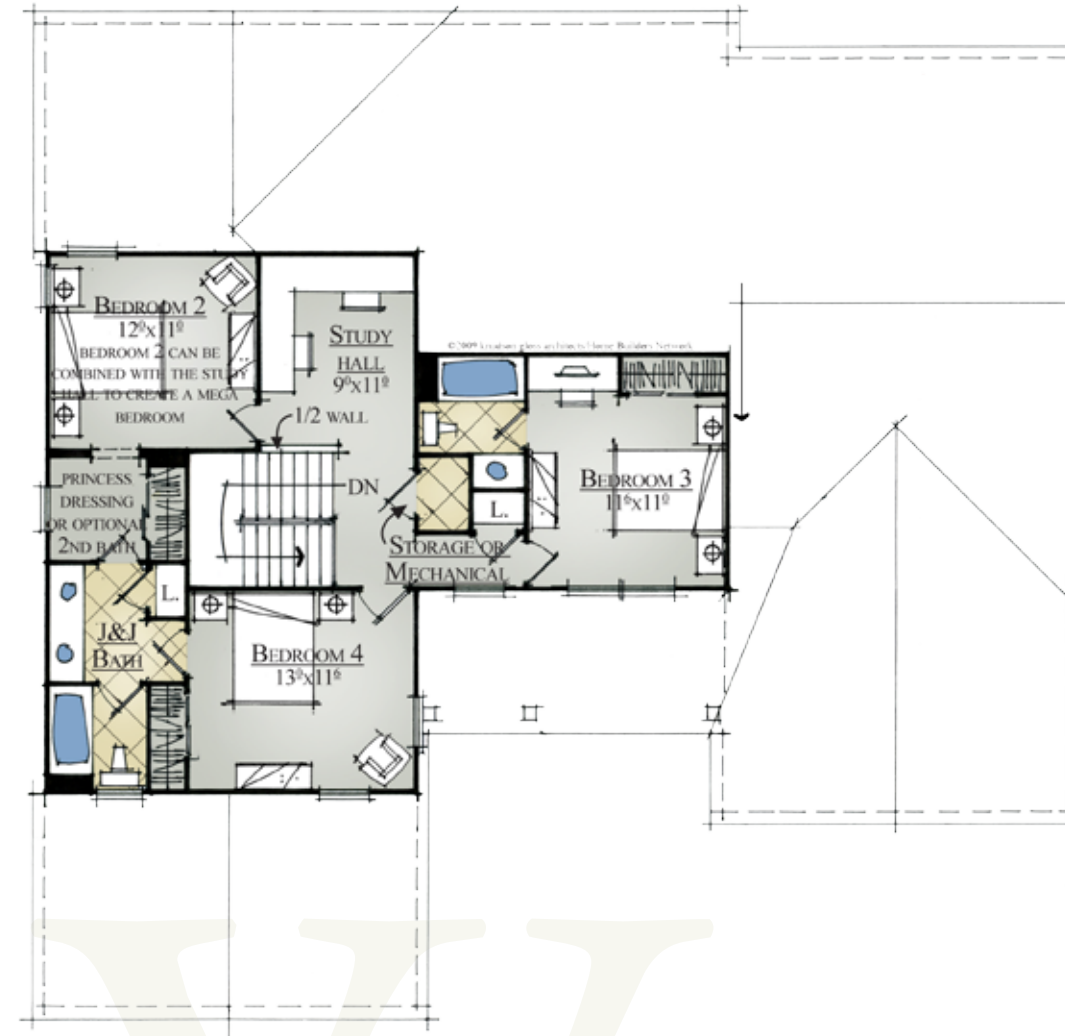

WESTBROOKE HOMES

Emma 2890 Square Feet

TRADITIONAL ELEVATION

EURO-COTTAGE ELEVATION

CRAFTSMAN ELEVATION

BASEMENT PLAN

OPTIONAL 4TH BEDROOM

MAIN FLOOR PLAN

UPPER FLOOR PLAN