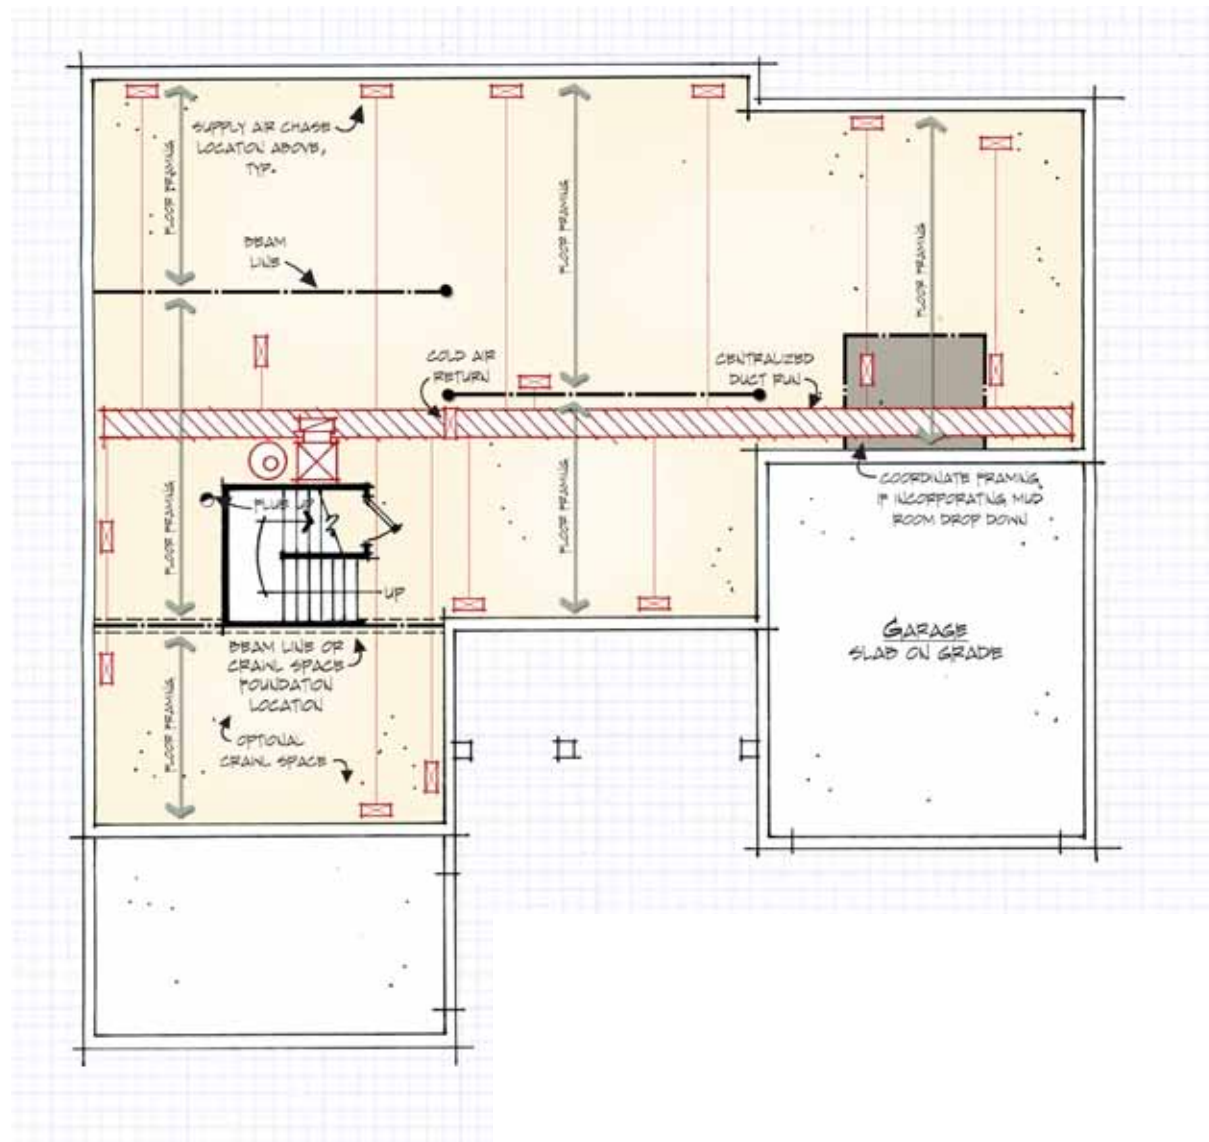

WESTBROOKE HOMES

Emma 2890 Square Feet

TRADITIONAL ELEVATION

EURO-COTTAGE ELEVATION

CRAFTSMAN ELEVATION

BASEMENT PLAN

OPTIONAL 4TH BEDROOM

MAIN FLOOR PLAN

UPPER FLOOR PLAN