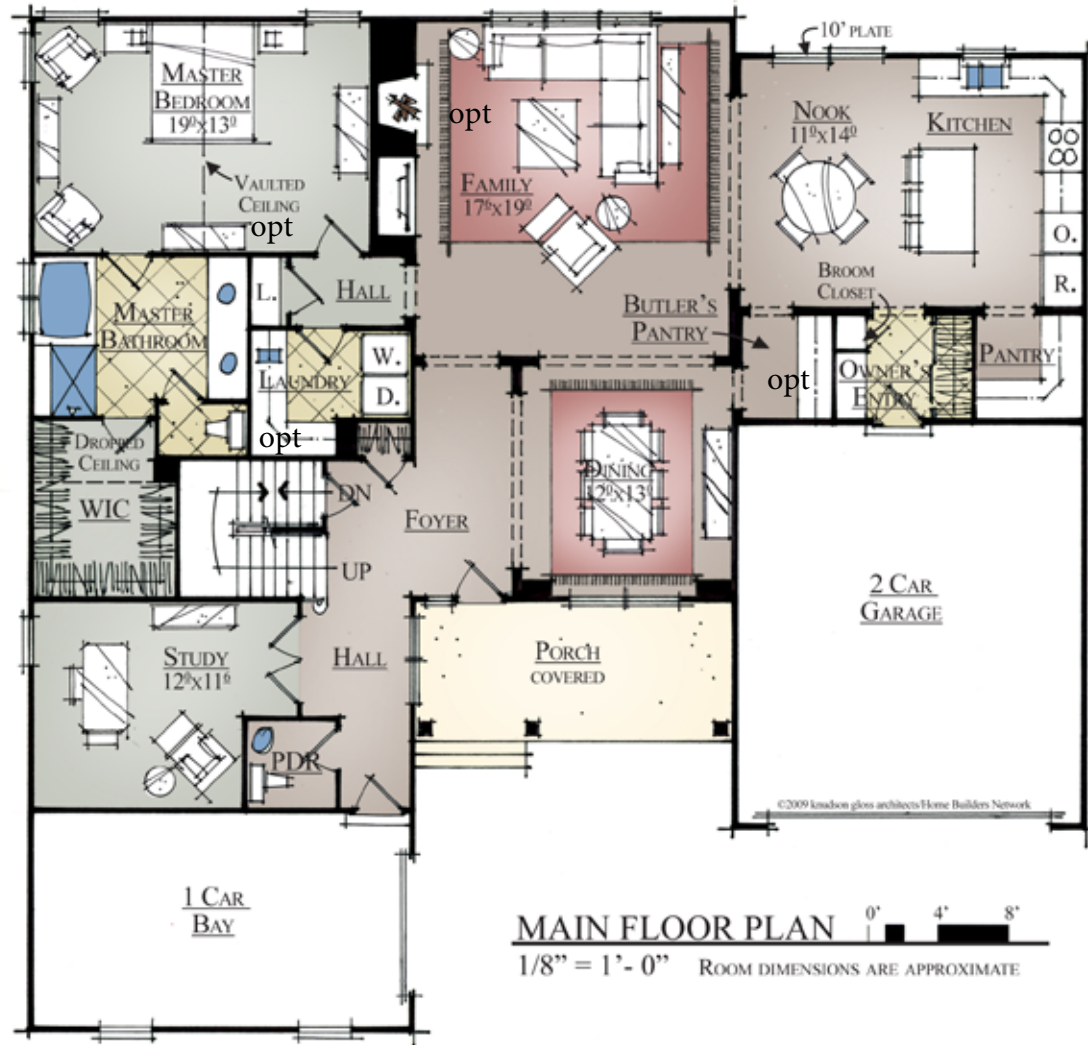

WESTBROOKE HOMES

Emma 2890 Square Feet

TRADITIONAL ELEVATION

EURO-COTTAGE ELEVATION

CRAFTSMAN ELEVATION

BASEMENT PLAN

OPTIONAL 4TH BEDROOM

MAIN FLOOR PLAN

UPPER FLOOR PLAN