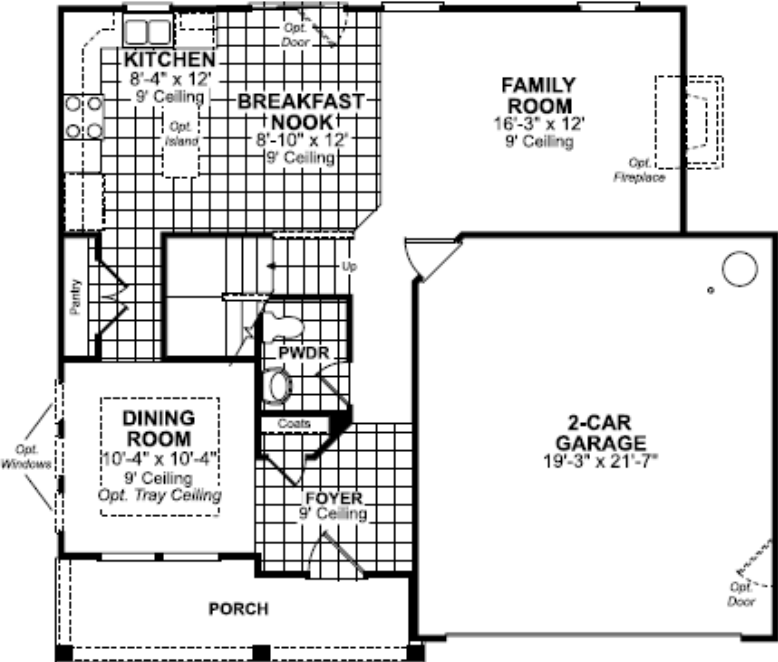

Morgan

Shown with Opt. Front Porch

**WESTBROOKE
HOMES**

1712 Square Feet

Phone: 540-899-2333
Fax: 540-899-2355

www.westbrooke-homes.com

Opt 4 Bedroom