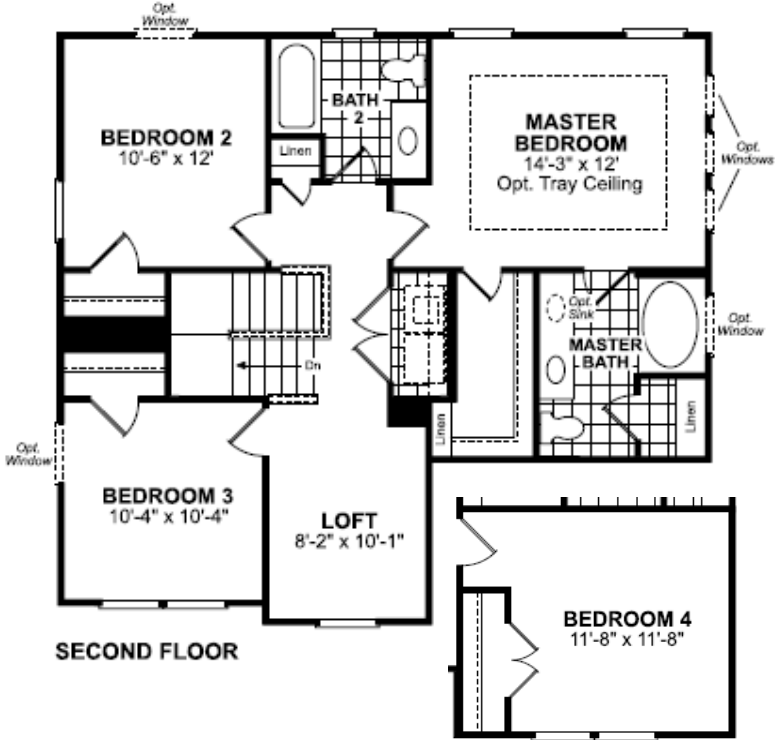

Morgan

Shown with Opt. Front Porch

**WESTBROOKE
HOMES**

1712 Square Feet

Phone: 540-899-2333
Fax: 540-899-2355

www.westbrooke-homes.com

Opt 4 Bedroom